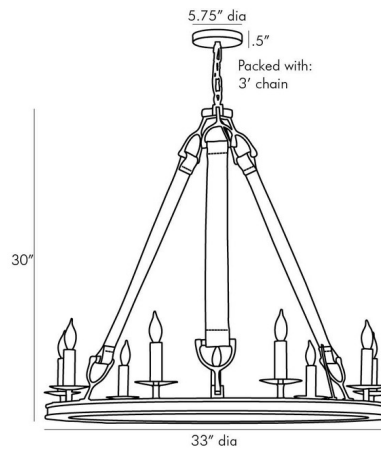

Shown in antique brass / bronze

Specifications

COLOR	Bronze
BODY FINISH	Antique Brass
WATTAGE	200W
DIMMER	Standard 120V
DIMENSIONS	33"W x 30"H
BULB NOT INCLUDED	8 x B10/Candelabra (E12)/25W/120V Incandescent
OTHER BULB OPTIONS	9 x B10/Candelabra (E12)/120V LED

Technical Information

PRODUCT DIMENSIONS	Adjustable Chain Length: 36"
--------------------	------------------------------

CLICK TO VIEW PRODUCT

Notes: