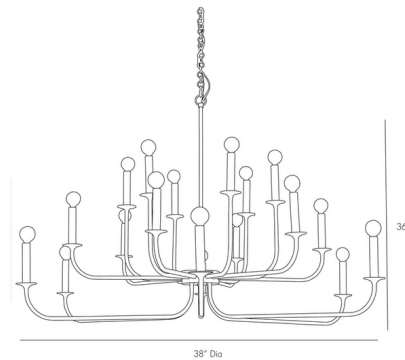

CLICK TO VIEW PRODUCT

Notes: