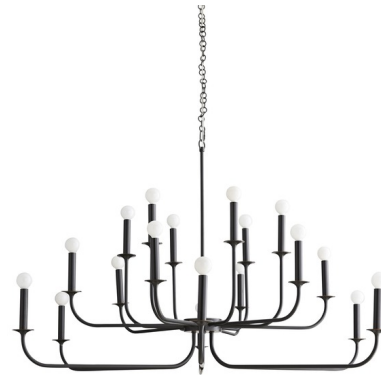

Lightology

lightology.com
866-954-4489
04-25-26

Project: _____

Company: _____

Location: _____ Fixture Type: _____

SPEC #: **AHM891778**

Approved On: _____ Approved By: _____

Breck Chandelier

By Arteriors Home

Description

The Breck Chandelier features steel arms that curve upwards, reaching from a center point at two different heights to create a double tier effect. The entire structure is constructed with a seamless design.

Specifications

COLOR N/A
BODY FINISH Bronze
WATTAGE 720W
DIMMER Standard 120V
DIMENSIONS 52"W x 38"H
BULB NOT INCLUDED 18 x G16.5/Candelabra (E12)/40W/120V Incandescent
OTHER BULB OPTIONS 18 x G16.5/Candelabra (E12)/120V LED

Shown in bronze

CLICK TO VIEW PRODUCT

Notes: