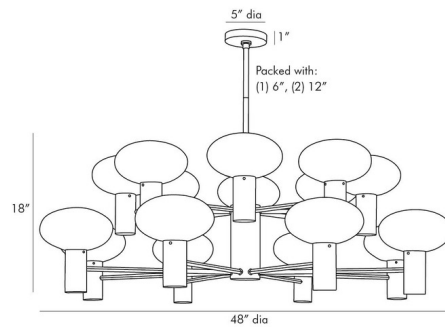

By Arteriors Home

Description

The Bentley Chandelier revolves around a cylindrical center that features several slender arms that spider out in a diamond-like formation to showcase sixteen mushroom-shaped opal glass globes. This visually streamline piece is finished in Antique Brass and makes a great solution for personal or professional spaces that are in need of some luster. Damp location rated. UL listed.

Shown in antique brass / white

Specifications

COLOR	White
BODY FINISH	Antique Brass
WATTAGE	400W
DIMMER	Standard 120V
DIMENSIONS	48"W x 18"H
BULB NOT INCLUDED	16 x B10/Candelabra (E12)/25W/120V Incandescent
OTHER BULB OPTIONS	16 x B10/Candelabra (E12)/120V LED