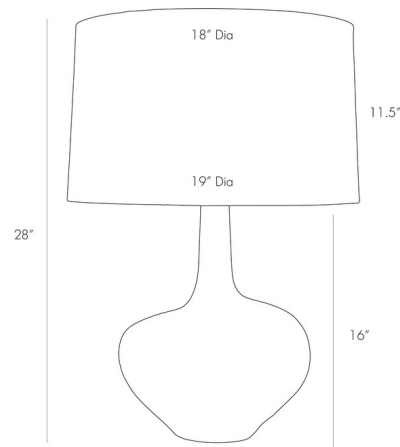

By Arteriors Home

Description

The Nash Table Lamp draws inspiration from mid-century design with its asymmetric bottle-shaped silhouette. This piece has natural sophistication that instantly elevates a space. Available in an Ivory Linen drum shade. Three-way rotary switch at socket. UL and CUL listed.

Shown in tidal / ivory

Specifications

COLOR	Ivory
BODY FINISH	Tidal
WATTAGE	150W
DIMMER	Included
DIMENSIONS	19"W x 26.5"H
BULB NOT INCLUDED	1 x A19/Medium (E26)/150W/120V Incandescent
OTHER BULB OPTIONS	1 x A19 3-Way/Medium (E26)/120V LED