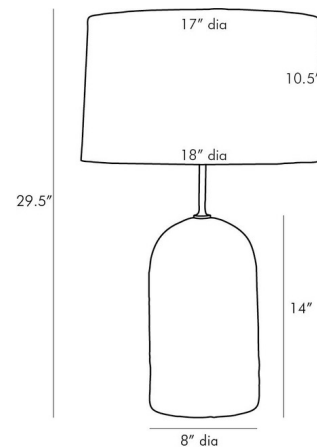

By Arteriors Home

Description

The Capelli Table Lamp finds balance between raw and refined materials. This piece establishes an inherent presence in the space it occupies. An Antique Brass iron stem is placed in the half-capsule shape of the ceramic base in an Ivory volcanic glaze. Topped with an Off White microfibre drum shade with off-white cotton lining and a 1 inch brass sphere finial. Three-way rotary switch is located on the socket. UL listed.

Shown in ivory / off white

Specifications

COLOR Off White
BODY FINISH Ivory
WATTAGE 150W
DIMMER Included
DIMENSIONS 17"W x 29.5"H
BULB NOT INCLUDED 1 x A19 3-Way/Medium (E26)/150W/120V Incandescent
OTHER BULB OPTIONS 1 x A19 3-Way/Medium (E26)/120V LED

Technical Information

PRODUCT DIMENSIONS Cord: 96"

CLICK TO VIEW PRODUCT

Notes: