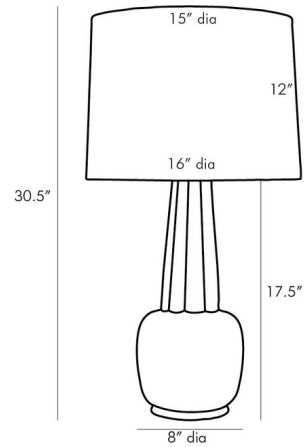

By Arteriors Home

Description

The Arlington Table Lamp has a traditional shape that features an elongated ribbed neck that towers atop a rounded base. A Celadon finish pulls where the neck and base connect, delivering an eye-catching element that accentuates its feminine frame. This sits on a gold finished platform for a more polished appeal. Topped with an Off White linen drum shade with off-white cotton lining and a matching porcelain finial. 3-way rotary switch is located on the lamp socket.

Shown in celadon wash / off white

Specifications

COLOR Off White
BODY FINISH Celadon Wash
WATTAGE 27W
DIMMER Included
DIMENSIONS 16"W x 30.5"H
BULB NOT INCLUDED 1 x A19 3-Way/Medium (E26)/27W/120V LED

Technical Information

PRODUCT DIMENSIONS Cord: 96"

CLICK TO VIEW PRODUCT

Notes: