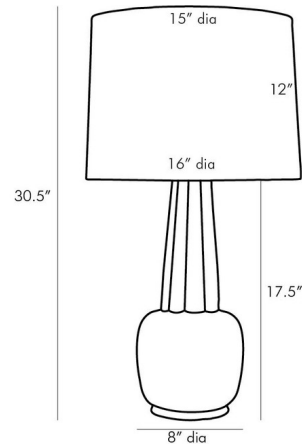

By Arteriors Home

Description

The Arlington Table Lamp has a traditional shape that features an elongated ribbed neck that towers atop a rounded base. A Celadon finish pulls where the neck and base connect, delivering an eye-catching element that accentuates its feminine frame. This sits on a gold finished platform for a more polished appeal. Topped with an Off White linen drum shade with off-white cotton lining and a matching porcelain finial. 3-way rotary switch is located on the lamp socket.

Shown in celadon wash / off white

Specifications

COLOR Off White
BODY FINISH Celadon Wash
WATTAGE 27W
DIMMER Included
DIMENSIONS 16"W x 30.5"H
BULB NOT INCLUDED 1 x A19 3-Way/Medium (E26)/27W/120V LED

Technical Information

PRODUCT DIMENSIONS Cord: 96"

CLICK TO VIEW PRODUCT

Notes: