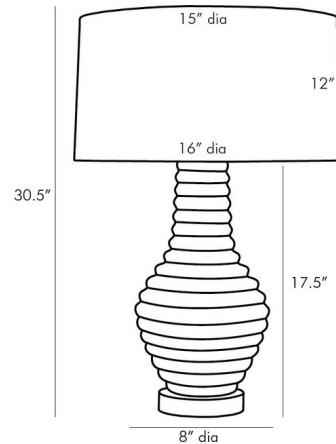

Specifications

COLOR Ivory
BODY FINISH Amalfi
WATTAGE 150W
DIMMER Included
DIMENSIONS 16"W x 30.5"H
BULB NOT INCLUDED 1 x A19 3-Way/Medium (E26)/150W/120V Incandescent
OTHER BULB OPTIONS 1 x A19 3-Way/Medium (E26)/120V LED

Technical Information

PRODUCT DIMENSIONS Cord: 96"

Shown in amalfi / ivory

CLICK TO VIEW PRODUCT

Notes: