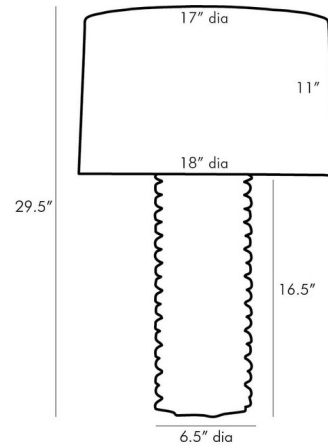

Description

The Ari Table Lamp has architectonic and tactile elements that define this structural piece. The Celadon Crackle finish beautifully breaks over the textured faade, pooling darker over the tops of the nodules while leaving other spots almost translucent. When in use, light cascades down the frame to deliver dramatic shadows to its surroundings. Topped with a Light Grey cotton drum shade with white cotton lining and a matching porcelain finial. Three-way rotary switch is located on the socket. UL listed.

Specifications

COLOR	Light Gray
BODY FINISH	Celadon Crackle
WATTAGE	150W
DIMMER	Included
DIMENSIONS	18"W x 29.5"H
BULB NOT INCLUDED	1 x A19 3-Way/Medium (E26)/150W/120V Incandescent
OTHER BULB OPTIONS	1 x A19 3-Way/Medium (E26)/120V LED

Technical Information

PRODUCT DIMENSIONS	Cord: 96"
--------------------	-----------

Shown in celadon crackle / light gray

CLICK TO VIEW PRODUCT

Notes: