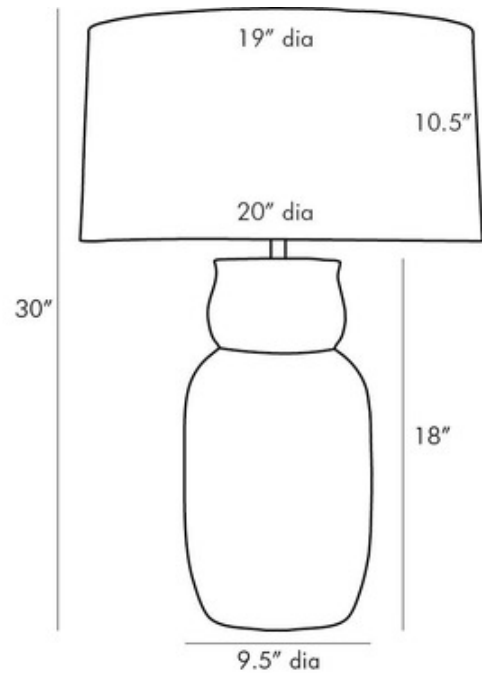

**BRAND**

Arteriors Home

**DESCRIPTION**

The Ansley Table Lamp boast a sculptural base in a two tone finish that adds sophistication and style. The foundation features a smooth neck in a Midnight terra-cotta finish that blends seamlessly into the textured base in a White-wash finish. This contrast of tones and textures creates a unique visual movement along its facade. Topped with an Off White cotton drum shade with Off White cotton lining and a matching finial. UL listed.

Shown in: White / Off White

<b>SHADE COLOR</b>	Off White
<b>BODY FINISH</b>	White
<b>WATTAGE</b>	150W
<b>DIMMER</b>	N/A
<b>DIMENSIONS</b>	19"W x 30"H
<b>BULB NOT INCLUDED</b>	
<b>LAMP</b>	1 x A19/Medium (E26)/150W/120V Incandescent 1 x A19/Medium (E26)/120V LED

*Technical Information*

<b>PRODUCT DIMENSIONS</b>	Cord Length: 72"
---------------------------	------------------

**ITEM NUMBER** AHM891830

COMPANY	PROJECT	FIXTURE TYPE	APPROVED BY	DATE