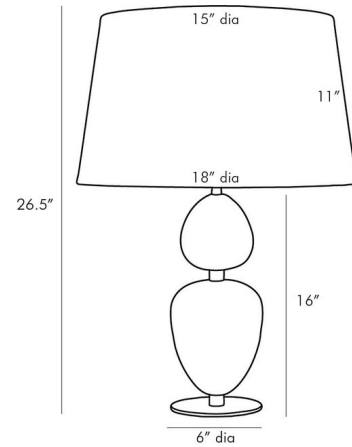

By Arteriors Home

Description

The Aubrey Table Lamp is defined by architectural elements and natural materials, a showpiece by any standard. A polished steel base finished in Antique Brass exhibits opal swirl crystal and snow marble orbs that accent its sleek frame. The smooth surface of the crystal is juxtaposed with the slightly textured fade of marble. Topped with an Off White linen tapered shade with off-white cotton lining and a 1 inch brass sphere finial. 3-way rotary switch is located on the lamp socket.

Shown in white marble / off white linen

Specifications

COLOR Off White Linen
BODY FINISH White Marble
WATTAGE 27W
DIMMER Included
DIMENSIONS 18"W x 26.5"H
BULB NOT INCLUDED 1 x A19 3-Way/Medium (E26)/27W/120V LED

Technical Information

PRODUCT DIMENSIONS Cord: 96"

CLICK TO VIEW PRODUCT

Notes: