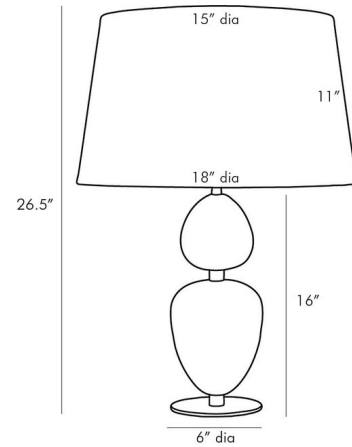

Shown in white marble / off white linen