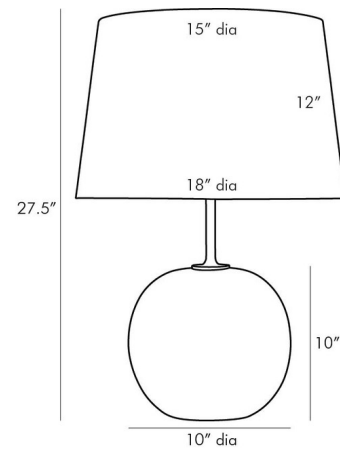

Description

The Colton Table Lamp has a polished yet modest profile which makes it versatile and welcome in most decors. An Antique Brass stem reveals an over sized White orb base composed of rice stone. Topped with an Ivory microfiber drum shade with an Ivory cotton lining and a one inch brass sphere finial. Includes a three way rotary socket. UL listed.

Specifications

COLOR Ivory
BODY FINISH White
WATTAGE 150W
DIMMER Included
DIMENSIONS 15"W x 27.5"H
BULB NOT INCLUDED 1 x A19 3-Way/Medium (E26)/150W/120V Incandescent
OTHER BULB OPTIONS A19 3-Way/Medium (E26)/120V LED

Technical Information

PRODUCT DIMENSIONS Cord Length: 72"

Shown in white / ivory

CLICK TO VIEW PRODUCT

Notes: