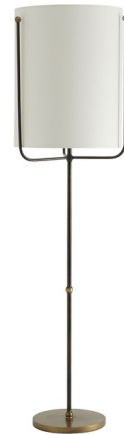

Lightology

lightology.com
866-954-4489
04-25-26

Project: _____

Company: _____

Location: _____ Fixture Type: _____

SPEC #: **AHM891851**

Approved On: _____ Approved By: _____

Boise Floor Lamp By Arteriors Home

Description

The Boise Floor Lamp boasts a delicate iron frame in a Bronze finish with an over sized drum shade creating this simple and sophisticated piece. Three arms surround the Off White linen shade, offering a unique visual appeal as it appears to float. The sleek frame is rises up from an antique brass iron base for a striking contrast. 3-Way Rotary switch is located on the socket. UL listed.

Shown in antique brass

Specifications

COLOR	N/A
BODY FINISH	Antique Brass
WATTAGE	150W
DIMMER	Included
DIMENSIONS	17"W x 67.5"H
BULB NOT INCLUDED	1 x A19 3-Way/Medium (E26)/150W/120V Incandescent
OTHER BULB OPTIONS	1 x A19 3-Way/Medium (E26)/120V LED