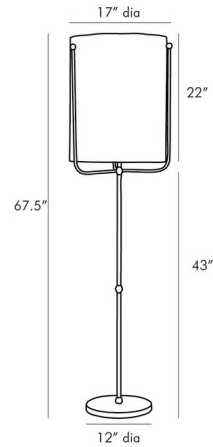

Lightology

lightology.com
866-954-4489
04-25-26

Project: _____

Company: _____

Location: _____ Fixture Type: _____

SPEC #: **AHM891851**

Approved On: _____ Approved By: _____

Boise Floor Lamp By Arteriors Home

Description

The Boise Floor Lamp boasts a delicate iron frame in a Bronze finish with an over sized drum shade creating this simple and sophisticated piece. Three arms surround the Off White linen shade, offering a unique visual appeal as it appears to float. The sleek frame is rises up from an antique brass iron base for a striking contrast. 3-Way Rotary switch is located on the socket. UL listed.

Shown in antique brass

Specifications

COLOR	N/A
BODY FINISH	Antique Brass
WATTAGE	150W
DIMMER	Included
DIMENSIONS	17"W x 67.5"H
BULB NOT INCLUDED	1 x A19 3-Way/Medium (E26)/150W/120V Incandescent
OTHER BULB OPTIONS	1 x A19 3-Way/Medium (E26)/120V LED