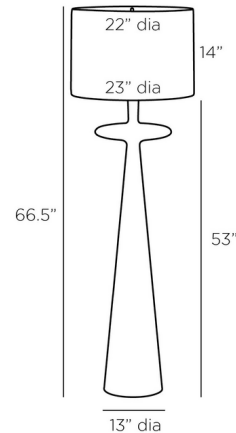

By Arteriors Home

Description

The Putney Floor Lamp's silhouette reveals three stacked rounded forms, a cylinder, a disk, and an elongated tapered cone base showcasing angular composition and balance. The midcentury feel of the Putney's bold form is topped with an Off-White linen shade, making this lamp a perfect fit for a modern living area. 3-way rotary switch located on the lamp's neck.

Shown in antique aluminum / off white

Specifications

COLOR	Off White
BODY FINISH	Antique Aluminum
WATTAGE	27W
DIMMER	Included
DIMENSIONS	23"W x 66.5"H
BULB NOT INCLUDED	1 x A19 3-Way/Medium (E26)/27W/120V LED
OTHER BULB OPTIONS	1 x A19/Medium (E26)/120V LED