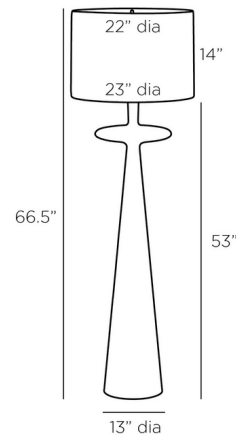

Description

The Putney Floor Lamp's silhouette reveals three stacked rounded forms, a cylinder, a disk, and an elongated tapered cone base showcasing angular composition and balance. The midcentury feel of the Putney's bold form is topped with an Off-White linen shade, making this lamp a perfect fit for a modern living area. 3-way rotary switch located on the lamp's neck.

Shown in antique aluminum / off white

Specifications

COLOR	Off White
BODY FINISH	Antique Aluminum
WATTAGE	27W
DIMMER	Included
DIMENSIONS	23"W x 66.5"H
BULB NOT INCLUDED	1 x A19 3-Way/Medium (E26)/27W/120V LED
OTHER BULB OPTIONS	1 x A19/Medium (E26)/120V LED