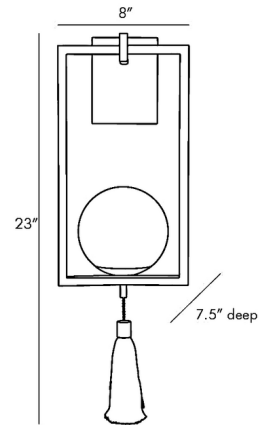

Shown in aged bronze / opal

Specifications

COLOR	Opal
BODY FINISH	Aged Bronze
WATTAGE	25W
DIMMER	Standard 120V
DIMENSIONS	8"W x 23"H x 7.5"D
BULB NOT INCLUDED	1 x B10/Candelabra (E12)/25W/120V Incandescent
OTHER BULB OPTIONS	1 x B10/Candelabra (E12)/120V LED