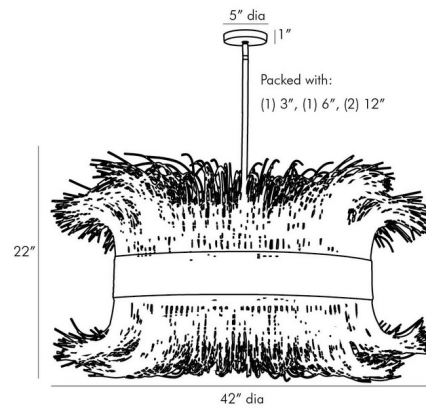

By Arteriors Home

Description

The Filamento Chandelier marries hand-crafted artistry with modern appeal. Features free-flowing rattan that is cinched in the center by a band of rattan for an exotic look. This eye catching design will enhance coastal, eclectic, farmhouse, southwest or transitional decors. Available in Natural rattan with Gold band at center and Antique Brass hardware. Canopy: 6 inch diameter. Maximum overall height: 55 inches. UL listed.

Shown in antique brass / gold

Specifications

COLOR Gold
BODY FINISH Antique Brass
WATTAGE 360W
DIMMER Standard 120V
DIMENSIONS 42"W x 22"H
BULB NOT INCLUDED 6 x B10/Candelabra (E12)/60W/120V Incandescent
OTHER BULB OPTIONS 6 x B10/Candelabra (E12)/120V LED

Technical Information

PRODUCT DIMENSIONS Downrods: One 3", One 6" and Two 12"

CLICK TO VIEW PRODUCT

Notes: