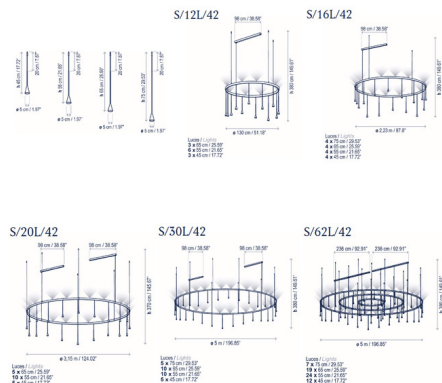

### Description

The Skybell Multi Light Circle Pendant with Uplights offers a striking, versatile design that will suit a number of applications, featuring an array of miniature Ebony Black finished bell shades suspended from a single or multiple circular rings, and a linear canopy with uplights above each light from the frame. Available with 12, 16, 20, 30, or 62 pendants of multiple heights to create a more dynamic design. CE and ETL listed.

### Specifications

COLOR	N/A
BODY FINISH	Ebony Black
WATTAGE	33.6W
DIMMER	0-10V
DIMENSIONS	51.18"W x 25.59"H
INTEGRATED LED MODULE	12 x LED/2.8W/120V LED
COUNTRY OF ORIGIN	Spain

### Technical Information

BEAM ANGLE	30°
COLOR RENDERING	90 CRI
LAMP COLOR	2700K
LUMENS/WATT	2,622.86
LUMINOUS FLUX	7344 lumens

CLICK TO VIEW PRODUCT

Notes: