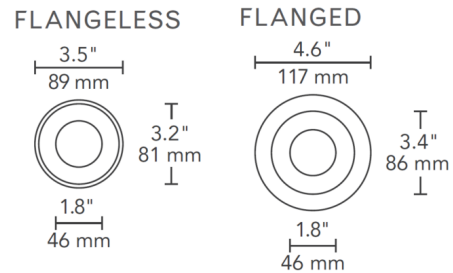

By Visual Comfort Architectural

Description

Entra 3 Inch Round Bevel Shower Trim with Sandblasted Lens is made of die-cast aluminum with minimal thickness. Available in White finish in a flanged or flangeless option. White finish can be field painted to match adjacent ceiling finish. ETL listed. Suitable for wet locations. LED module and mud/plaster plate for flangeless installation included with housing. A complete fixture includes a housing and trim, sold separately.

Shown in white

Specifications

REFLECTOR/BAFFLE COLOR	N/A
BODY FINISH	White
WATTAGE	N/A
DIMMER	N/A
DIMENSIONS	4.6"W
BULB NOT INCLUDED	1 x LED/120V LED

Technical Information

APERTURE SIZE	3.000"
APERTURE SHAPE	Round
CEILING TYPE	Drywall with Trim
FUNCTION	Shower/Wet Location