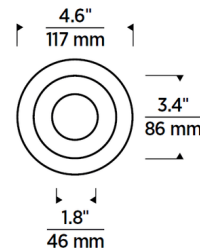

Flanged

Flangeless