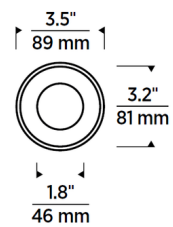

CLICK TO VIEW PRODUCT

Notes: