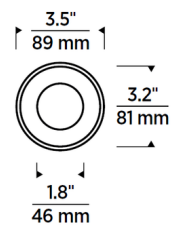

CLICK TO VIEW PRODUCT

Notes: