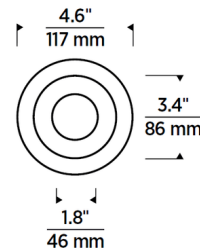

Flanged

Flangeless