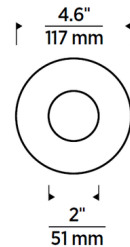

Lightology

lightology.com
866-954-4489
04-04-26

Project: _____
Company: _____
Location: _____ Fixture Type: _____
SPEC #: **ELE892087**
Approved On: _____ Approved By: _____

Entra 3IN Round Flat Trim No Lens By Visual Comfort Architectural

Description

The Entra 3 Inch Round Flat Trim with No Lens is compatible with Entra 3 inch round new construction or remodel housings. Entra is a high-performance, reliable recessed lighting solution, delivering architectural-grade aesthetics and quality while meeting budget-sensitive residential and commercial specifications. This trim features die-cast aluminum construction with no seams, and does not warp or sag. The White finish is field-paintable for matching your ceiling. Note: A complete fixture requires this trim and a housing, sold separately. The light module is included with the housing.

Shown in white

Specifications

REFLECTOR/BAFFLE COLOR	N/A
BODY FINISH	White
WATTAGE	N/A
DIMMER	N/A
DIMENSIONS	4.6"W x 1"H
BULB	N/A

Technical Information

APERTURE SIZE	2.000"
APERTURE SHAPE	Round
CEILING TYPE	Drywall with Trim
FUNCTION	Adjustable Accent

Flanged

Flangeless

CLICK TO VIEW PRODUCT

Notes: