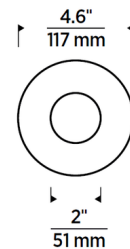

Lightology

lightology.com
866-954-4489
05-22-26

Project: _____

Company: _____

Location: _____ Fixture Type: _____

SPEC #: **ELE892087**

Approved On: _____ Approved By: _____

Entra 3IN Round Flat Trim No Lens

By Visual Comfort Architectural

Description

The Entra 3 Inch Round Flat Trim with No Lens is compatible with Entra 3 inch round new construction or remodel housings. Entra is a high-performance, reliable recessed lighting solution, delivering architectural-grade aesthetics and quality while meeting budget-sensitive residential and commercial specifications. This trim features die-cast aluminum construction with no seams, and does not warp or sag. The White finish is field-paintable for matching your ceiling. Note: A complete fixture requires this trim and a housing, sold separately. The light module is included with the housing.

Specifications

REFLECTOR/BAFFLE COLOR	N/A
BODY FINISH	White
WATTAGE	N/A
DIMMER	N/A
DIMENSIONS	4.6"W x 1"H
BULB	N/A

Technical Information

APERTURE SIZE	2.000"
APERTURE SHAPE	Round
CEILING TYPE	Drywall with Trim
FUNCTION	Adjustable Accent

Shown in white

Flanged

Flangeless

CLICK TO VIEW PRODUCT

Notes: