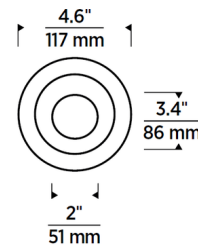

Lightology

lightology.com
866-954-4489
06-30-26

Project: _____
Company: _____
Location: _____ Fixture Type: _____
SPEC #: **ELE892089**
Approved On: _____ Approved By: _____

Entra 3IN Round Wall Wash Trim with Wall Wash Lens By Visual Comfort Architectural

Description

The Entra 3 Inch Round Wall Wash Trim with lens is compatible with Entra 3 inch round new construction or remodel housings. Entra is a high-performance, reliable recessed lighting solution, delivering architectural-grade aesthetics and quality while meeting budget-sensitive residential and commercial specifications. This trim features die-cast aluminum construction with no seams, and does not warp or sag. The White finish is field-paintable for matching your ceiling. Note: A complete fixture requires this trim and a housing, sold separately. The light module is included with the housing.

Specifications

REFLECTOR/BAFFLE COLOR	N/A
BODY FINISH	White
WATTAGE	N/A
DIMMER	N/A
DIMENSIONS	4.6"W x 1"H
BULB	N/A

Technical Information

APERTURE SIZE	3.600"
APERTURE SHAPE	Round
CEILING TYPE	Drywall with Trim
FUNCTION	Wall Washer

Shown in white

Flanged

Flangeless

CLICK TO VIEW PRODUCT

Notes: