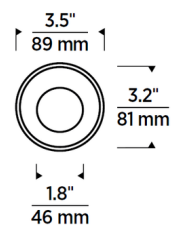

Flangeless

CLICK TO VIEW PRODUCT

Notes: