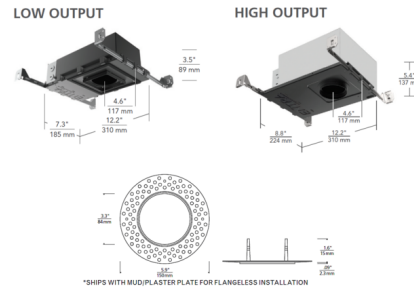

CLICK TO VIEW PRODUCT

Notes: