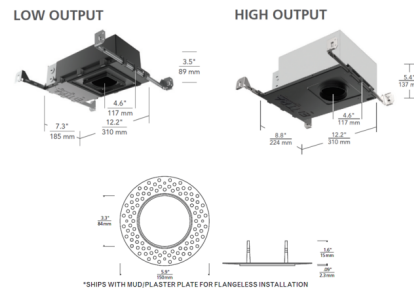

CLICK TO VIEW PRODUCT

Notes: