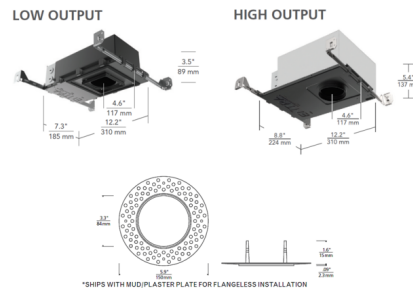

Description

Entra is easy to configure with a complete feature set that offers flexibility without an overwhelming list of options. The 3 Inch Round Adjustable Downlight and Wall Wash Chicago Plenum IC New Construction Housing is offered with high (18 watt) or low (12 watt) output, four color temperature and Warm Dim (3000K - 1800K) options, and 20-40-65 degree interchangeable optics with hot aiming (30 degree tilt, 359 degree rotation). LED module ships with 40 degree optic installed. Adjust to 30 degree tilt for wall wash applications. 4 inch cut out. Dimmable with a Triac, electronic low voltage (ELV) or 0-10V dimmer, sold separately. ETL listed. Energy Star. Suitable for damp locations. Can be used to comply with CEC 2016 Title 24 Part 6. A complete fixture includes a housing and trim (with or without flange), sold separately. Chicago Plenum requires the housing to be airtight in addition to requiring all wiring to be sealed off and gasketed from the plenum air space.

Specifications

REFLECTOR/BAFFLE COLOR	N/A
BODY FINISH	N/A
WATTAGE	12W
DIMMER	Low Voltage Electronic
DIMENSIONS	12.2"W x 3.5"H x 7.3"D
INTEGRATED LED MODULE	1 x LED/12W/120V LED

Technical Information

APERTURE SIZE	3.000"
APERTURE SHAPE	Round
HOUSING HEIGHT	3.5"
HOUSING TYPE	Chicago plenum approved
FUNCTION	Adjustable Accent
LAMP LIFE	50000 hours
BEAM ANGLE	65°
COLOR RENDERING	90 CRI
LAMP COLOR	3000K
LUMENS/WATT	81.67
LUMINOUS FLUX	980 lumens