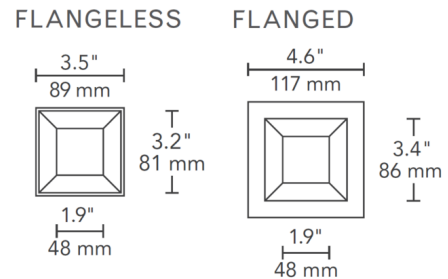

By Visual Comfort Architectural

Description

Entra 3 Inch Square Bevel Shower Trim with Sandblasted Lens is made of die-cast aluminum with minimal thickness. Available in a White finish in a flanged or flangeless option. White finish can be field painted to match adjacent ceiling finish. ETL listed. Suitable for wet locations. LED module and mud/plaster plate for flangeless installation included with housing. A complete fixture includes a housing and trim, sold separately.

Shown in white

Specifications

REFLECTOR/BAFFLE COLOR	N/A
BODY FINISH	White
WATTAGE	N/A
DIMMER	N/A
DIMENSIONS	4.6"W
BULB NOT INCLUDED	1 x LED/120V LED

Technical Information

APERTURE SIZE	3.000"
APERTURE SHAPE	Square
CEILING TYPE	Drywall with Trim
FUNCTION	Shower/Wet Location