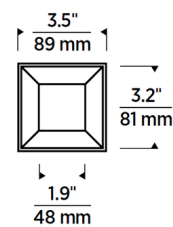

Flangeless

CLICK TO VIEW PRODUCT

Notes: