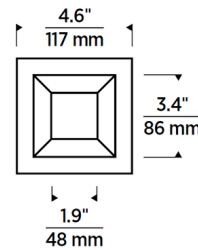

Lightology

lightology.com
866-954-4489
06-29-26

Project: _____
Company: _____
Location: _____ Fixture Type: _____
SPEC #: **ELE892141**
Approved On: _____ Approved By: _____

Entra 3IN Square Bevel Trim No Lens

By Visual Comfort Architectural

Description

The Entra 3 Inch Square Bevel Trim with No Lens is compatible with Entra 3 inch square new construction or remodel housings. Entra is a high-performance, reliable recessed lighting solution, delivering architectural-grade aesthetics and quality while meeting budget-sensitive residential and commercial specifications. This trim features die-cast aluminum construction with no seams, and does not warp or sag. The White finish is field-paintable for matching your ceiling. Note: A complete fixture requires this trim and a housing, sold separately. The light module is included with the housing.

Specifications

REFLECTOR/BAFFLE COLOR	N/A
BODY FINISH	White
WATTAGE	N/A
DIMMER	N/A
DIMENSIONS	4.6"W x 1"H x 4.6"D
BULB	N/A

Technical Information

APERTURE SIZE	3.400"
APERTURE SHAPE	Square
CEILING TYPE	Drywall with Trim
FUNCTION	Adjustable Accent

Shown in white

Flanged

Flangeless

CLICK TO VIEW PRODUCT

Notes: