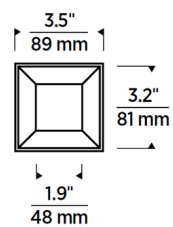

Flangeless

CLICK TO VIEW PRODUCT

Notes: