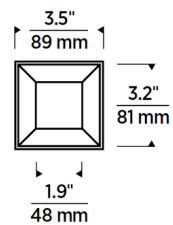

Flangeless

CLICK TO VIEW PRODUCT

Notes: