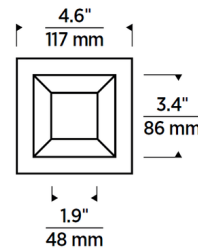

Lightology

lightology.com
866-954-4489
07-02-26

Project: _____
Company: _____
Location: _____ Fixture Type: _____
SPEC #: **ELE892142**
Approved On: _____ Approved By: _____

Entra 3IN Square Bevel Trim with Shower Solite Lens

By Visual Comfort Architectural

Description

The Entra 3 Inch Square Bevel Trim with Shower Solite Lens is compatible with Entra 3 inch square new construction or remodel housings. Entra is a high-performance, reliable recessed lighting solution, delivering architectural-grade aesthetics and quality while meeting budget-sensitive residential and commercial specifications. This trim features die-cast aluminum construction with no seams, and does not warp or sag. The White finish is field-paintable for matching your ceiling. The shower lens includes a gasket. Notes: A complete fixture requires this trim and a housing, sold separately. The light module is included with the housing. This trim with shower lens is suitable for sauna or steam room use, only if used in combination with a low output housing.

Specifications

REFLECTOR/BAFFLE COLOR	N/A
BODY FINISH	White
WATTAGE	N/A
DIMMER	N/A
DIMENSIONS	4.6"W x 1"H x 4.6"D
BULB	N/A

Technical Information

APERTURE SIZE	3.400"
APERTURE SHAPE	Square
CEILING TYPE	Drywall with Trim
FUNCTION	Shower/Wet Location

Shown in white

Flanged

Flangeless

CLICK TO VIEW PRODUCT

Notes: