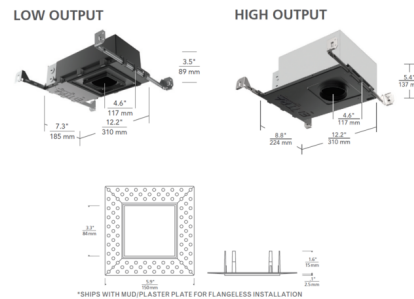

CLICK TO VIEW PRODUCT

Notes: