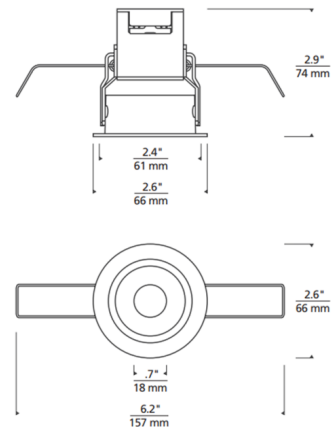

CLICK TO VIEW PRODUCT

Notes: