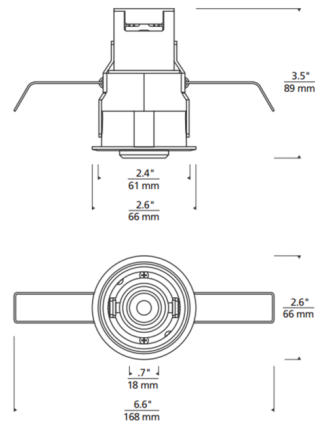

CLICK TO VIEW PRODUCT

Notes: