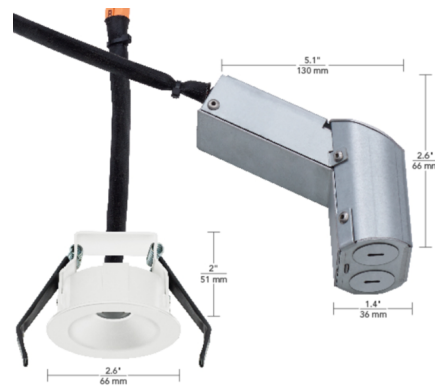

By Visual Comfort Architectural

Description

The 2 Inch Entra Niche Fixed 120 Volt IC Airtight Housing with Round Trim offers versatile and easy-to-install accent lighting for interior and exterior spaces. Available in 2700K, 3000K and 3500K color temperature options, supplied with both a 30 and 60 degree lens. Flanged trim with finish in Antique Bronze or White. Integral 6 watt, 120 volt LED module, dimmable to 5% with an electronic low voltage dimmer or Triac dimmer. .50 to 1 inch ceiling thickness. 2 3/8 inch ceiling cut out. ETL listed. Rated for wet locations. Can be used to comply with CEC 2016 Title 24 Part 6. Junction box included - no transformer required.

Specifications

COLOR	N/A
BODY FINISH	White
WATTAGE	6W
DIMMER	Low Voltage Electronic
DIMENSIONS	6.2"W x 1.9"H x 2.6"D
INTEGRATED LED MODULE	1 x LED/6W/120-277V LED

Technical Information

APERTURE SIZE	2.000"
APERTURE SHAPE	Round
HOUSING HEIGHT	3"
HOUSING TYPE	New construction IC Airtight
CEILING TYPE	Drywall with Trim
FUNCTION	Downlight
LAMP LIFE	50000 hours
COLOR RENDERING	90 CRI
LAMP COLOR	2700K
LUMENS/WATT	80.00
LUMINOUS FLUX	480 lumens

Shown in white

CLICK TO VIEW PRODUCT

Notes: