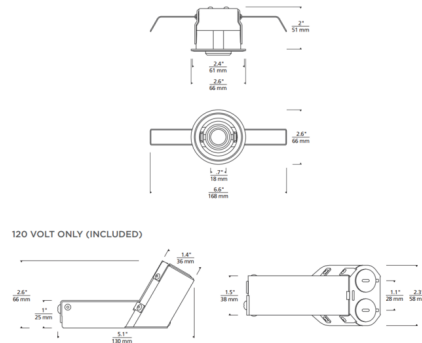

CLICK TO VIEW PRODUCT

Notes: