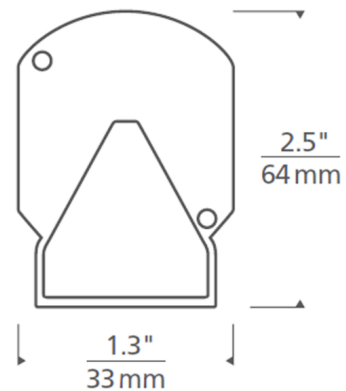

By Visual Comfort Architectural

Description

The Entra Connector Cap can be used in lieu of existing cap on top of Entra Niche lights for Romex and MC connectors. Access above ceiling is required to use connector cap.

Specifications

COLOR	N/A
BODY FINISH	White
WATTAGE	N/A
DIMMER	N/A
DIMENSIONS	1.3"W x 2.5"H
BULB	N/A

Technical Information

LAMP LIFE	50000 hours
COLOR RENDERING	.90 CRI

Shown in white

CLICK TO VIEW PRODUCT

Notes: