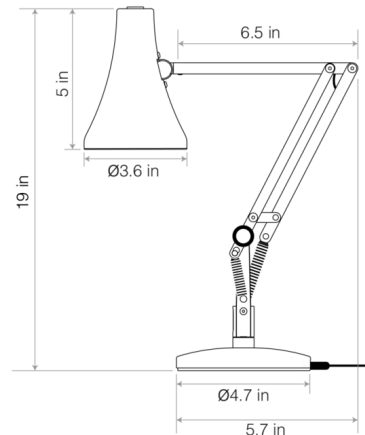

CLICK TO VIEW PRODUCT

Notes: