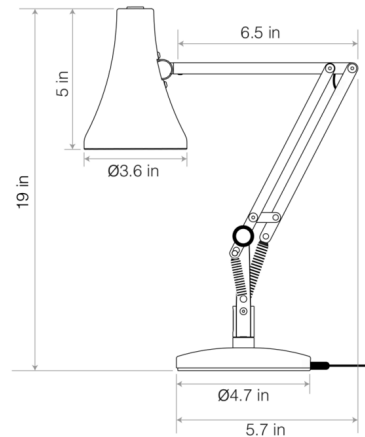

CLICK TO VIEW PRODUCT

Notes: