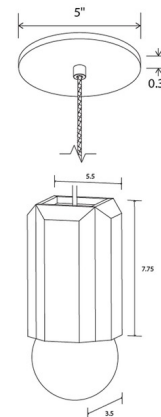

By Cerno

Description

The Bimar Pendant features a solid hardwood faceted body with a glowing spherical bulb that brings this piece to the forefront of your decor. It is small in size, but a powerful statement when grouped together. Available in White Washed Oak, Walnut, or Dark Stained Walnut with G25 bulb included or with no bulb. Suitable for a sloped ceiling. Canopy: 5 inch diameter. UL and cUL listed.

Specifications

COLOR	N/A
BODY FINISH	Dark Stained Walnut
WATTAGE	11W
DIMMER	Standard 120V
DIMENSIONS	5.5"W x 7.5"H
BULB NOT INCLUDED	1 x G40/Medium (E26)/11W/120V LED
COUNTRY OF ORIGIN	United States

Technical Information

PRODUCT DIMENSIONS	Cable Length: 72"
--------------------	-------------------

Shown in dark stained walnut

CLICK TO VIEW PRODUCT

Notes: