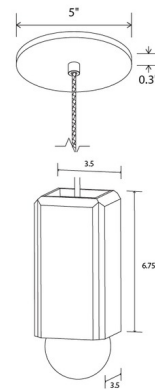

By Cerno

Description

The Cano Pendant features a solid hardwood square body with a glowing spherical bulb that brings this piece to the forefront of your decor. It is small in size, but a powerful statement when grouped together. Available in White Washed Oak, Walnut, or Dark Stained Walnut with G25 bulb included or with no bulb. Suitable for a sloped ceiling. Canopy: 5 inch diameter. UL and cUL listed.

Shown in white washed oak

Specifications

COLOR	N/A
BODY FINISH	White Washed Oak
WATTAGE	5.5W
DIMMER	Standard 120V
DIMENSIONS	3.5"W x 6.75"H
BULB NOT INCLUDED	1 x G25/Medium (E26)/5.5W/120V LED
COUNTRY OF ORIGIN	United States

Technical Information

PRODUCT DIMENSIONS	Cable Length: 72"
--------------------	-------------------

CLICK TO VIEW PRODUCT

Notes: