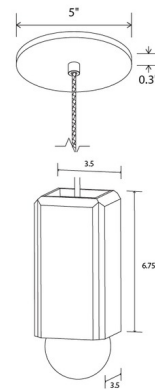

Lightology

lightology.com
866-954-4489
04-25-26

Project: _____

Company: _____

Location: _____ Fixture Type: _____

SPEC #: **CER894875**

Approved On: _____ Approved By: _____

Cano Pendant

By Cerno

Description

The Cano Pendant features a solid hardwood square body with a glowing spherical bulb that brings this piece to the forefront of your decor. It is small in size, but a powerful statement when grouped together. Available in White Washed Oak, Walnut, or Dark Stained Walnut with G25 bulb included or with no bulb. Suitable for a sloped ceiling. Canopy: 5 inch diameter. UL and cUL listed.

Shown in white washed oak

Specifications

COLOR	N/A
BODY FINISH	White Washed Oak
WATTAGE	5.5W
DIMMER	Standard 120V
DIMENSIONS	3.5"W x 6.75"H
BULB NOT INCLUDED	1 x G25/Medium (E26)/5.5W/120V LED
COUNTRY OF ORIGIN	United States

Technical Information

PRODUCT DIMENSIONS	Cable Length: 72"
--------------------	-------------------

CLICK TO VIEW PRODUCT

Notes: