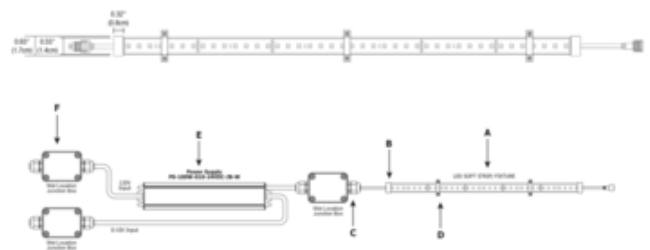

BRAND

PureEdge Lighting

DESCRIPTION

SS2C and SS5C Commercial-Grade Wet Location 24 Volt Static White and Warm Dim Soft Strip provides high levels of light with high CRI LEDs, offering superior color rendering and enhanced color. SS5C (5 watt) sold in 1 foot increments up to 20 feet. Includes LED module available in 3000K and 3500K color temperature options with 160 degree beam angle. Features a water-resistant, flexible silicone sleeve. Supplied with a U-strap (SS-SU) for every foot of Soft Strip. System can be powered with a Universal (UNI) power supply (TRIAC/ELV/0-10V dimming), or a Hi-Lume power supply, sold separately. The PS-60L-ELV-24VDC power supply (ELV dimming) fits into junction box. Required power supply and power jumper/cable, dimmer control and optional accessories sold separately.

SHADE COLOR	N/A
BODY FINISH	Aluminum
WATTAGE	2.5W
DIMMER	Low Voltage Electronic
DIMENSIONS	12"L x 0.65"W
INTEGRATED LED MODULE	
LAMP	1 x LED/2.5W/24V LED

Technical Information

LUMINOUS FLUX	287 lumens
LUMENS/WATT	114.80
LAMP COLOR	2700K
COLOR RENDERING	95 CRI
BEAM ANGLE	160°

SPEC # EDG894959

INCLUDED & REQUIRED COMPONENTS

- **A. OUTDOOR 24VDC LED SOFT STRIP**
  Sold in 1' increments up to 20', and may be custom ordered in 3", 5", 8", or 10" increments. Wet Location LED Soft Strips may not be cut in the field and are not submersible.
- **B. SILICONE SLEEVE**
  Wet Location (Outdoor) LED Soft Strips feature a water-resistant, flexible Silicone Sleeve.
- **C. POWER CONNECTOR**
  Included with Wet Location LED Soft Strips. Comes connected to each end of the LED Soft Strip sealed in water-resistant silicone.
- **D. MOUNTING STRAPS**
- **E. OUTDOOR POWER SUPPLY**
  Outdoor-rated Power Supplies are required for use with an Outdoor LED Soft Strip, and are sold separately. Outdoor LED Soft Strips have a maximum run length of 20'.
- **F. OUTDOOR CONNECTION BOX**
  Use of Outdoor LED Soft Strips requires an Outdoor Connection Box to house the wire connection from the LED Soft Strip to Power Supply. The Outdoor Connection Box is sold separately.

COMPANY	PROJECT	FIXTURE TYPE	APPROVED BY	DATE