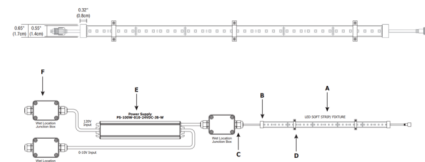

Lightology

lightology.com
866-954-4489
06-03-26

Project: _____
Company: _____
Location: _____ Fixture Type: _____
SPEC #: **EDG895219**
Approved On: _____ Approved By: _____

SS Commercial Outdoor Soft Strip 24V By PureEdge Lighting

Description

SS2C and SS5C Commercial-Grade Wet Location 24 Volt Static White and Warm Dim Soft Strip provides high levels of light with high CRI LEDs, offering superior color rendering and enhanced color. SS5C (5 watt) sold in 1 foot increments up to 20 feet. Includes LED module available in 3000K and 3500K color temperature options with 160 degree beam angle. Features a water-resistant, flexible silicone sleeve. Supplied with a U-strap (SS-SU) for every foot of Soft Strip. System can be powered with a Universal (UNI) power supply (TRIAC/ELV/0-10V dimming), or a Hi-Lume power supply, sold separately. The PS-60L-ELV-24VDC power supply (ELV dimming) fits into junction box. Required power supply and power jumper/cable, dimmer control and optional accessories sold separately.

Specifications

COLOR	N/A
BODY FINISH	Aluminum
WATTAGE	5W
DIMMER	Low Voltage Electronic
DIMENSIONS	12"L x 0.65"W
INTEGRATED LED MODULE	1 x LED/5W/24V LED

Technical Information

LAMP LIFE	50000 hours
BEAM ANGLE	160°
COLOR RENDERING	95 CRI
LAMP COLOR	3000K
LUMENS/WATT	78.40
LUMINOUS FLUX	392 lumens

Shown in aluminum

INCLUDED & REQUIRED COMPONENTS