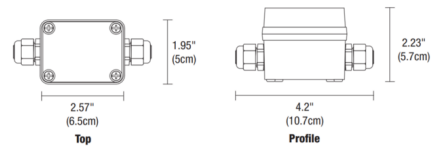

Description

Wet-rated low voltage splice box with connectors. Designed for use with PureEdge wet location Soft Strip and Slick Outdoor Linear light system.

Shown in white

Specifications

COLOR	N/A
BODY FINISH	White
WATTAGE	N/A
DIMMER	N/A
DIMENSIONS	4.2"W x 2.23"H x 1.95"D
BULB	N/A