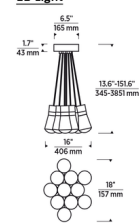

Shown in black / black cord

3-Light

7-Light

11-Light

Specifications

COLOR	Black Cord
BODY FINISH	Black
WATTAGE	27W
DIMMER	Low Voltage Electronic
DIMENSIONS	7.2"W x 7.1"H x 7.2"D
INTEGRATED LED MODULE	3 x LED/9W/120V LED