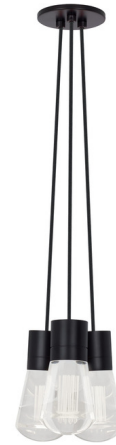

## Alva Multi-Light Pendant By Visual Comfort Modern

### Description

The Alva Multi-Light Pendant blends modern design with vintage charm, featuring sleek sockets and Edison-style squirrel cage bulbs. A concealed, high-performance LED is housed within each socket, illuminating a solid optic crystal bulb. Laser-etched filaments within the crystal add intricate detail, creating a striking and visually captivating lighting piece. Sloped ceiling compatible to 45 degrees.

### Specifications

COLOR . . . . . Black Cord  
 BODY FINISH . . . . . Black  
 WATTAGE . . . . . 27W  
 DIMMER . . . . . Low Voltage Electronic  
 DIMENSIONS . . . . . 7.2"W x 7.1"H x 7.2"D  
 INTEGRATED LED MODULE . . . . . 3 x LED/9W/120V LED

Shown in black / black cord

**3-Light**

**7-Light**

**11-Light**

CLICK TO VIEW PRODUCT

Notes: