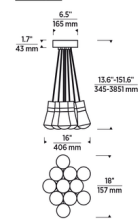

### Specifications

COLOR . . . . . Black Cord  
 BODY FINISH . . . . . Black  
 WATTAGE . . . . . 27W  
 DIMMER . . . . . Low Voltage Electronic  
 DIMENSIONS . . . . . 7.2"W x 7.1"H x 7.2"D  
 INTEGRATED LED MODULE . . . . . 3 x LED/9W/120V LED

Shown in black / black cord

**3-Light**

**7-Light**

**11-Light**

CLICK TO VIEW PRODUCT

Notes: