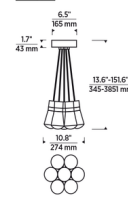

### Specifications

COLOR . . . . . Black Cord  
 BODY FINISH . . . . . Black  
 WATTAGE . . . . . 27W  
 DIMMER . . . . . Low Voltage Electronic  
 DIMENSIONS . . . . . 7.2"W x 7.1"H x 7.2"D  
 INTEGRATED LED MODULE . . . . . 3 x LED/9W/120V LED

Shown in black / black cord

**3-Light**

**7-Light**

**11-Light**

CLICK TO VIEW PRODUCT

Notes: