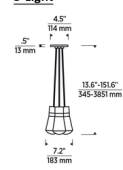

Description

The Alva Multi-Light Pendant blends modern design with vintage charm, featuring sleek sockets and Edison-style squirrel cage bulbs. A concealed, high-performance LED is housed within each socket, illuminating a solid optic crystal bulb. Laser-etched filaments within the crystal add intricate detail, creating a striking and visually captivating lighting piece. Sloped ceiling compatible to 45 degrees.

Shown in black / black cord

3-Light

7-Light

11-Light

Specifications

COLOR	Black Cord
BODY FINISH	Black
WATTAGE	27W
DIMMER	Low Voltage Electronic
DIMENSIONS	7.2"W x 7.1"H x 7.2"D
INTEGRATED LED MODULE	3 x LED/9W/120V LED