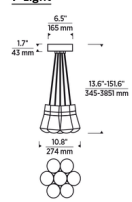

Description

The Alva Multi-Light Pendant blends modern design with vintage charm, featuring sleek sockets and Edison-style squirrel cage bulbs. A concealed, high-performance LED is housed within each socket, illuminating a solid optic crystal bulb. Laser-etched filaments within the crystal add intricate detail, creating a striking and visually captivating lighting piece. Sloped ceiling compatible to 45 degrees.

Shown in black / black cord

3-Light

7-Light

11-Light

Specifications

COLOR	Black Cord
BODY FINISH	Black
WATTAGE	27W
DIMMER	Low Voltage Electronic
DIMENSIONS	7.2"W x 7.1"H x 7.2"D
INTEGRATED LED MODULE	3 x LED/9W/120V LED