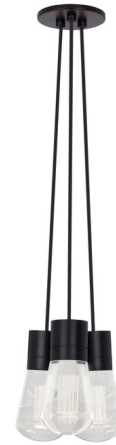

Lightology

lightology.com
866-954-4489
04-25-26

Project: _____
 Company: _____
 Location: _____ Fixture Type: _____
 SPEC #: **TLG895426**
 Approved On: _____ Approved By: _____

Alva Multi-Light Pendant By Visual Comfort Modern

Description

The Alva Multi-Light Pendant blends modern design with vintage charm, featuring sleek sockets and Edison-style squirrel cage bulbs. A concealed, high-performance LED is housed within each socket, illuminating a solid optic crystal bulb. Laser-etched filaments within the crystal add intricate detail, creating a striking and visually captivating lighting piece. Sloped ceiling compatible to 45 degrees.

Shown in black / black cord

3-Light

7-Light

11-Light

Specifications

COLOR	Black Cord
BODY FINISH	Black
WATTAGE	27W
DIMMER	Low Voltage Electronic
DIMENSIONS	7.2"W x 7.1"H x 7.2"D
INTEGRATED LED MODULE	3 x LED/9W/120V LED

Technical Information

LAMP LIFE	50000 hours
COLOR RENDERING	90 CRI
LAMP COLOR	3000K Warm Dim
LUMENS/WATT	80.33
LUMINOUS FLUX	723 lumens

CLICK TO VIEW PRODUCT

Notes: