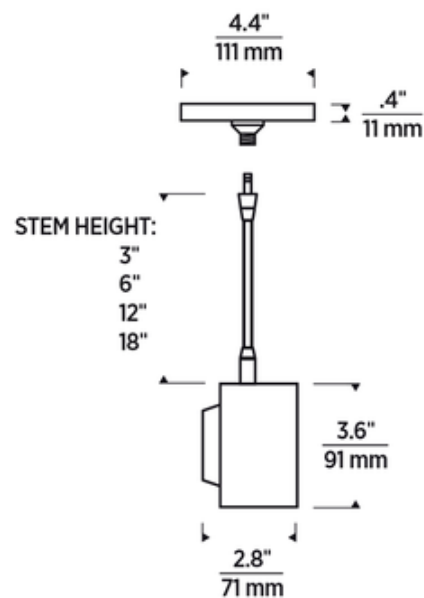

**DESIGNER** Sean Lavin  
**BRAND** Visual Comfort Modern

**DESCRIPTION**

The Iso Monopoint Head combines sleek design with precision lighting. A range of beam spreads is available, and light direction can be adjusted using the 360 degree head rotation and 90 degree pivot. This light is suitable for residential and commercial applications including living rooms, galleries, and retail stores. A canopy, electronic transformer, and field replaceable LED module are included. Note: Color temperature 2700K is not available with CRI 90. The Aged Brass finish is not available for some lamp and size options.

*Shown in: Aged Brass*

<b>SHADE COLOR</b>	N/A
<b>BODY FINISH</b>	Aged Brass
<b>WATTAGE</b>	16W
<b>DIMMER</b>	Low Voltage Electronic
<b>DIMENSIONS</b>	3.6"W x 3"H x 2.8"D
<b>INTEGRATED LED MODULE</b>	
<b>LAMP</b>	1 x LED/16W/12V LED
<i>Technical Information</i>	
<b>LUMINOUS FLUX</b>	704 lumens
<b>LUMENS/WATT</b>	44.00
<b>LAMP COLOR</b>	3000K
<b>COLOR RENDERING</b>	90 CRI
<b>BEAM ANGLE</b>	20°
<b>SPEC #</b>	TLG895640