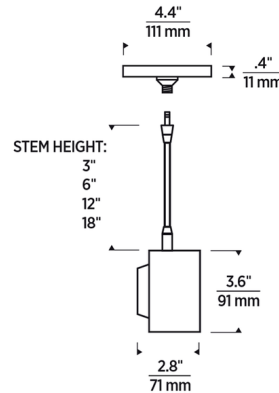

### Description

The Iso Monopoint Head combines sleek design with precision lighting. A range of beam spreads is available, and light direction can be adjusted using the 360 degree head rotation and 90 degree pivot. This light is suitable for residential and commercial applications including living rooms, galleries, and retail stores. A canopy, electronic transformer, and field replaceable LED module are included. Note: Color temperature 2700K is not available with CRI 90. The Aged Brass finish is not available for some lamp and size options.

### Specifications

COLOR	N/A
BODY FINISH	Aged Brass
WATTAGE	16W
DIMMER	Low Voltage Electronic
DIMENSIONS	3.6"W x 3"H x 2.8"D
INTEGRATED LED MODULE	1 x LED/16W/12V LED

### Technical Information

LAMP LIFE	50000 hours
BEAM ANGLE	20°
COLOR RENDERING	90 CRI
LAMP COLOR	3000K
LUMENS/WATT	44.00
LUMINOUS FLUX	704 lumens

Shown in aged brass

CLICK TO VIEW PRODUCT

Notes: