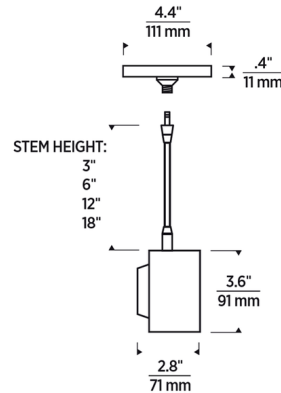

CLICK TO VIEW PRODUCT

Notes: