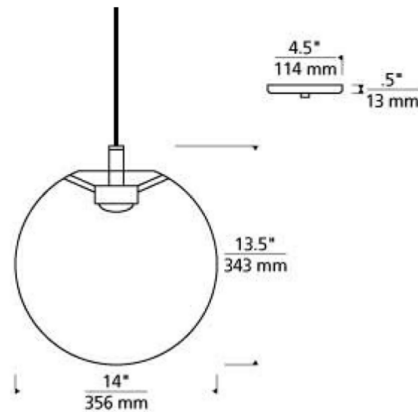

### Description

Palona Pendant flawlessly blends the art of beautifully transparent hand-blown glass. Shade available in Clear, Smoke or White with finish in Satin Nickel or Aged Brass. One 60 watt, 120 volt A-type medium base incandescent bulb is required, but not included. Provided with six feet of field-cutttable suspension cable and a 4.5 inch round flush mount canopy. ETL listed. Suitable for damp locations.

### Specifications

COLOR	Clear
BODY FINISH	Aged Brass
WATTAGE	8W
DIMMER	Standard 120V
DIMENSIONS	14"W x 13.5"H
BULB NOT INCLUDED	1 x A19/Medium (E26)/8W/120V LED
OTHER BULB OPTIONS	1 x A19/Medium (E26)/60W/120V Incandescent
COUNTRY OF ORIGIN	China

### Technical Information

PRODUCT DIMENSIONS	Maximum Overall Height: 85.5"
--------------------	-------------------------------

Shown in aged brass / clear

CLICK TO VIEW PRODUCT

Notes: