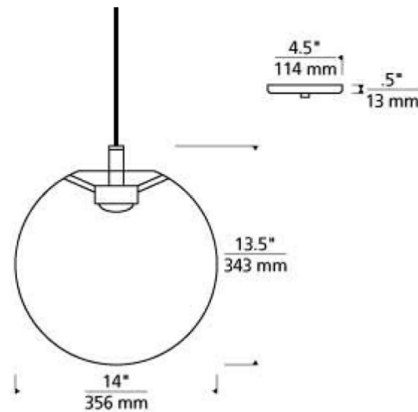

By Visual Comfort Modern

Description

Palona Pendant flawlessly blends the art of beautifully transparent hand-blown glass. Shade available in Clear, Smoke or White with finish in Satin Nickel or Aged Brass. One 60 watt, 120 volt A-type medium base incandescent bulb is required, but not included. Provided with six feet of field-cutttable suspension cable and a 4.5 inch round flush mount canopy. ETL listed. Suitable for damp locations.

Specifications

COLOR	Clear
BODY FINISH	Aged Brass
WATTAGE	8W
DIMMER	Standard 120V
DIMENSIONS	14"W x 13.5"H
BULB NOT INCLUDED	1 x A19/Medium (E26)/8W/120V LED
OTHER BULB OPTIONS	1 x A19/Medium (E26)/60W/120V Incandescent
COUNTRY OF ORIGIN	China

Technical Information

PRODUCT DIMENSIONS	Maximum Overall Height: 85.5"
--------------------	-------------------------------

Shown in aged brass / clear

CLICK TO VIEW PRODUCT

Notes: