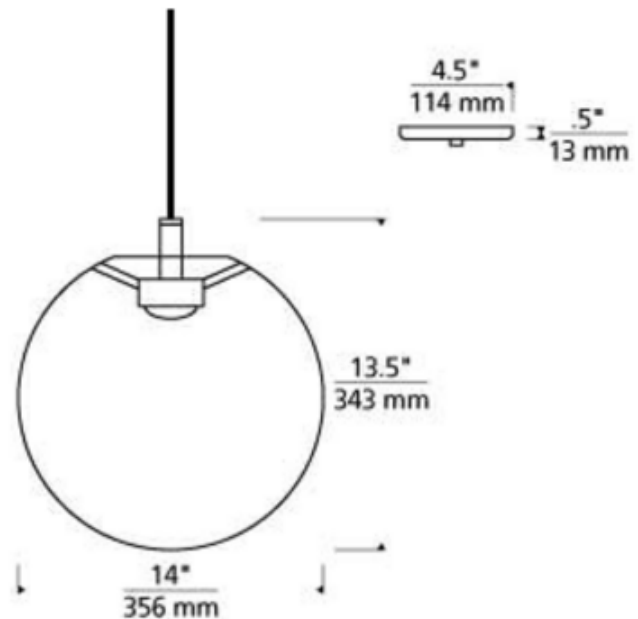

### DESCRIPTION

Palona Pendant flawlessly blends the art of beautifully transparent hand-blown glass. Shade available in Clear, Smoke or White with finish in Satin Nickel or Aged Brass. One 60 watt, 120 volt A-type medium base incandescent bulb is required, but not included. Provided with six feet of field-cuttable suspension cable and a 4.5 inch round flush mount canopy. ETL listed. Suitable for damp locations.

*Shown in: Aged Brass / Clear*

<b>SHADE COLOR</b>	Clear
<b>BODY FINISH</b>	Aged Brass
<b>WATTAGE</b>	8W
<b>DIMMER</b>	Standard 120V
<b>DIMENSIONS</b>	14"W x 13.5"H
<b>LAMP</b>	1 x A19/Medium (E26)/8W/120V LED 1 x A19/Medium (E26)/60W/120V Incandescent

#### Technical Information

**PRODUCT DIMENSIONS** Maximum Overall Height: 85.5"

**ITEM NUMBER** TLG895730

COMPANY	PROJECT	FIXTURE TYPE	APPROVED BY	DATE