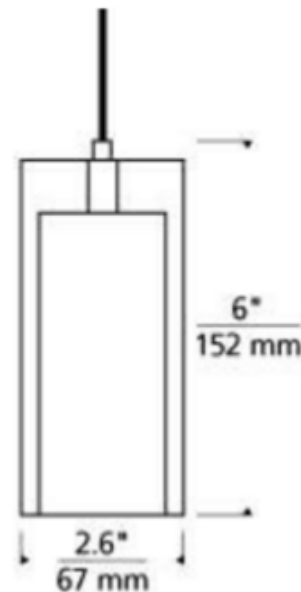

COMPANY	PROJECT	FIXTURE TYPE	APPROVED BY	DATE