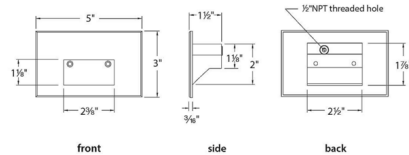

CLICK TO VIEW PRODUCT

Notes: