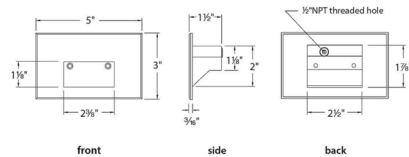

CLICK TO VIEW PRODUCT

Notes: