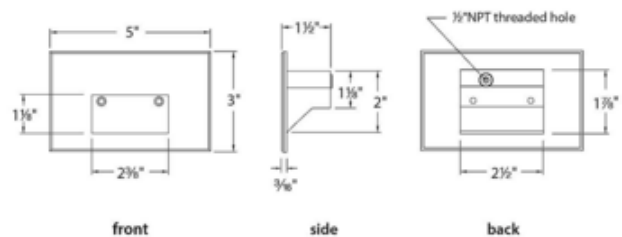

BRAND

WAC Lighting

DESCRIPTION

The LED201 Outdoor Step and Wall Light is a low profile, flush to wall horizontal rectangle step light with anti-microbial White powder coat paint proven to restrain a wide range of bacteria, coliform, mold, fungus, algae, and yeast. Designed for safety and style on stairways, patios, decks, balcony areas, walkways and building perimeters. Offered in Amber (1800K), 2700K and 3000K color temperature. 120 volt direct wiring with no driver required. Die-cast aluminum construction with no visible hardware. Title 24/JA8 compliant. UL listed for wet locations. Dims to 10 percent with electronic low voltage (ELV) dimmer, sold separately.

Shown in: White

SHADE COLOR	N/A
BODY FINISH	White
WATTAGE	3.9W
DIMMER	Low Voltage Electronic
DIMENSIONS	5"W x 3"H x 1.5"D
INTEGRATED LED MODULE	
LAMP	1 x LED/3.9W/120V LED

Technical Information

LUMINOUS FLUX	68 lumens
LUMENS/WATT	17.44
LAMP COLOR	2700K
COLOR RENDERING	90 CRI

Mounting: Fits into 2" x 4" J-Box with minimum inside dimensions of 3 3/4" L x 2" W x 2" H. Includes bracket for J-Box mount.

SPEC # WAC895762

COMPANY	PROJECT	FIXTURE TYPE	APPROVED BY	DATE