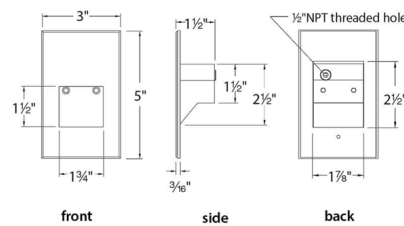

CLICK TO VIEW PRODUCT

Notes: