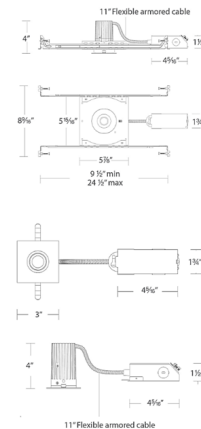

CLICK TO VIEW PRODUCT

Notes: