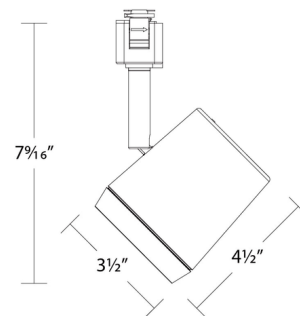

### Description

Ocularc 7030 Track Head is ideal for residential spaces and lower-mounted commercial applications. With the driver and thermal/optical management encased in the die-cast housing, this compact unit offers a clean, efficient, versatile design that works with almost any decor. 3 Beam angle options included: 55 degree beam film pre-installed, interchangeable 38 degree film supplied, remove film for 16 degree spot beam. 350 degree horizontal and 90 degree vertical aiming. TRIAC and ELV dimming. Choice of H, J or L Track System compatibility. Compatibility: L: WAC L Series and Lightolier Lytespan 120 volt single circuit track (Lightolier track by others) J: WAC J Series single circuit track and Juno 120 volt single circuit and two circuit track systems H: WAC H Series single circuit track and Halo 120 volt single circuit track system (Halo track by others)

### Specifications

COLOR	N/A
BODY FINISH	Brushed Nickel
WATTAGE	32W
DIMMER	Low Voltage Electronic
DIMENSIONS	3"W x 7.68"H x 4.25"D
INTEGRATED LED MODULE	1 x LED/32W/120V LED
COUNTRY OF ORIGIN	China

### Technical Information

LAMP LIFE	50000 hours
BEAM ANGLE	55°
COLOR RENDERING	90 CRI
LAMP COLOR	3000K
LUMENS/WATT	63.28
LUMINOUS FLUX	2025 lumens

Shown in brushed nickel

CLICK TO VIEW PRODUCT

Notes: