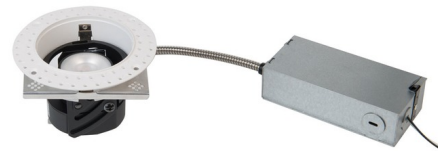

Lightology

lightology.com
866-954-4489
06-04-26

Project: _____

Company: _____

Location: _____ Fixture Type: _____

SPEC #: **WAC896004**

Approved On: _____ Approved By: _____

Ocularc 3.5 inch Round Trimless Non-IC Remodel Housing By WAC Lighting

Description

The Ocularc 3.5 Inch Round Non-IC Remodel Housing, designed for use with Trimless trims, features a single spot light source with 0-30 degree vertical adjustment and 365 degree horizontal adjustment. Non-IC remodel housing with integral light engine and driver concealed within the fixture. Non-IC designation requires a 3 inch minimum clearance away from insulation. Die-cast spackle frame included. Accepts one honeycomb louver or optical accessory, sold separately. Dimmable with an electronic low voltage (ELV), 0-10V or TRIAC dimming (see attached manufacturer reference for dimmer compatibility). A complete fixture requires a housing and trim, sold separately.

Specifications

REFLECTOR/BAFFLE COLOR	N/A
BODY FINISH	White
WATTAGE	11W
DIMMER	Low Voltage Electronic
DIMENSIONS	5.13"W x 3.88"H x 11"D
INTEGRATED LED MODULE	1 x LED/11W/120-277V LED

Technical Information

APERTURE SIZE	3.500"
APERTURE SHAPE	Round
HOUSING TYPE	Remodel NON IC
CEILING TYPE	Drywall Trimless/Flush
LAMP LIFE	50000 hours
COLOR RENDERING90 CRI
LAMP COLOR2700K

Shown in white

CLICK TO VIEW PRODUCT