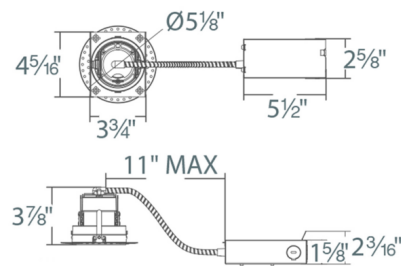

Description

The Ocularc 3.5 Inch Round Non-IC Remodel Housing, designed for use with Trimless trims, features a single spot light source with 0-30 degree vertical adjustment and 365 degree horizontal adjustment. Non-IC remodel housing with integral light engine and driver concealed within the fixture. Non-IC designation requires a 3 inch minimum clearance away from insulation. Die-cast spackle frame included. Accepts one honeycomb louver or optical accessory, sold separately. Dimmable with an electronic low voltage (ELV), 0-10V or TRIAC dimming (see attached manufacturer reference for dimmer compatibility). A complete fixture requires a housing and trim, sold separately.

Specifications

REFLECTOR/BAFFLE COLOR	N/A
BODY FINISH	White
WATTAGE	11W
DIMMER	Low Voltage Electronic
DIMENSIONS	5.13"W x 3.88"H x 11"D
INTEGRATED LED MODULE	1 x LED/11W/120-277V LED

Technical Information

APERTURE SIZE	3.500"
APERTURE SHAPE	Round
HOUSING TYPE	Remodel NON IC
CEILING TYPE	Drywall Trimless/Flush
LAMP LIFE	50000 hours
COLOR RENDERING	.90 CRI
LAMP COLOR	2700K

Shown in white

CLICK TO VIEW PRODUCT