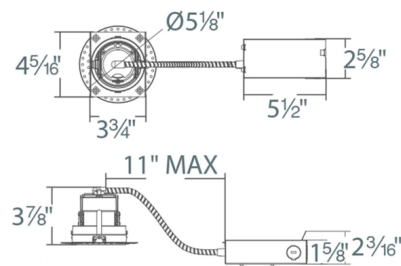

Description

The Ocularc 3.5 Inch Round Non-IC Remodel Housing, designed for use with Trimless trims, features a single spot light source with 0-30 degree vertical adjustment and 365 degree horizontal adjustment. Non-IC remodel housing with integral light engine and driver concealed within the fixture. Non-IC designation requires a 3 inch minimum clearance away from insulation. Die-cast spackle frame included. Accepts one honeycomb louver or optical accessory, sold separately. Dimmable with an electronic low voltage (ELV), 0-10V or TRIAC dimming (see attached manufacturer reference for dimmer compatibility). A complete fixture requires a housing and trim, sold separately.

Specifications

REFLECTOR/BAFFLE COLOR	N/A
BODY FINISH	White
WATTAGE	11W
DIMMER	Low Voltage Electronic
DIMENSIONS	5.13"W x 3.88"H x 11"D
INTEGRATED LED MODULE	1 x LED/11W/120-277V LED

Technical Information

APERTURE SIZE	3.500"
APERTURE SHAPE	Round
HOUSING TYPE	Remodel NON IC
CEILING TYPE	Drywall Trimless/Flush
LAMP LIFE	50000 hours
COLOR RENDERING90 CRI
LAMP COLOR2700K

Shown in white

CLICK TO VIEW PRODUCT