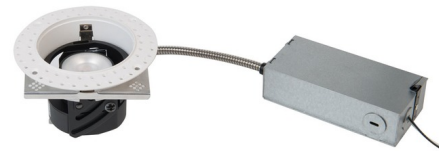

Lightology

lightology.com
866-954-4489
04-16-26

Project: _____
 Company: _____
 Location: _____ Fixture Type: _____
 SPEC #: **WAC896004**
 Approved On: _____ Approved By: _____

Ocularc 3.5 inch Round Trimless Non-IC Remodel Housing By WAC Lighting

Description

The Ocularc 3.5 Inch Round Non-IC Remodel Housing, designed for use with Trimless trims, features a single spot light source with 0-30 degree vertical adjustment and 365 degree horizontal adjustment. Non-IC remodel housing with integral light engine and driver concealed within the fixture. Non-IC designation requires a 3 inch minimum clearance away from insulation. Die-cast spackle frame included. Accepts one honeycomb louver or optical accessory, sold separately. Dimmable with an electronic low voltage (ELV), 0-10V or TRIAC dimming (see attached manufacturer reference for dimmer compatibility). A complete fixture requires a housing and trim, sold separately.

Specifications

REFLECTOR/BAFFLE COLOR	N/A
BODY FINISH	White
WATTAGE	11W
DIMMER	Low Voltage Electronic
DIMENSIONS	5.13"W x 3.88"H x 11"D
INTEGRATED LED MODULE	1 x LED/11W/120-277V LED

Technical Information

APERTURE SIZE	3.500"
APERTURE SHAPE	Round
HOUSING TYPE	Remodel NON IC
CEILING TYPE	Drywall Trimless/Flush
LAMP LIFE	50000 hours
COLOR RENDERING	.90 CRI
LAMP COLOR	2700K

Shown in white

CLICK TO VIEW PRODUCT