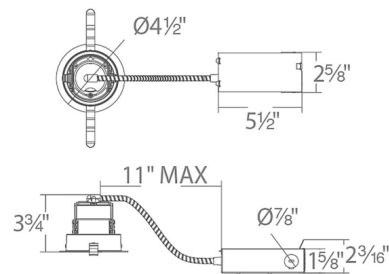

Description

The Oculux Architectural 3.5 Inch Round Non-IC Remodel Housing features a single spot light source with 0-30 degree vertical adjustment and 365 degree horizontal adjustment. Non-IC remodel housing with integral light engine and driver concealed within the fixture. Non-IC designation requires a 3 inch minimum clearance away from insulation. Accepts one honeycomb louver or optical accessory, sold separately. ETL listed. Title 24 compliant. Suitable for wet locations. Dimmable with an electronic low voltage (ELV), 0-10V or TRIAC dimming (see attached manufacturer reference for dimmer compatibility). A complete fixture includes a housing and trim, sold separately.

Specifications

REFLECTOR/BAFFLE COLOR	N/A
BODY FINISH	Black
WATTAGE	11W
DIMMER	0-10V
DIMENSIONS	4.5"W x 3.75"H x 11"D
INTEGRATED LED MODULE	1 x LED/11W/120V LED

Technical Information

APERTURE SIZE	3.500"
APERTURE SHAPE	Round
HOUSING TYPE	Remodel NON IC
CEILING TYPE	Drywall with Trim
LAMP LIFE	50000 hours
COLOR RENDERING	.90 CRI
LAMP COLOR	2700K

Shown in black

CLICK TO VIEW PRODUCT

Notes: