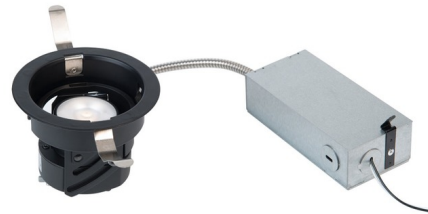

Lightology

lightology.com
866-954-4489
06-04-26

Project: _____
 Company: _____
 Location: _____ Fixture Type: _____
 SPEC #: **WAC896012**
 Approved On: _____ Approved By: _____

Ocularc 3.5 inch Round Non-IC Remodel Housing By WAC Lighting

Description

The Oculux Architectural 3.5 Inch Round Non-IC Remodel Housing features a single spot light source with 0-30 degree vertical adjustment and 365 degree horizontal adjustment. Non-IC remodel housing with integral light engine and driver concealed within the fixture. Non-IC designation requires a 3 inch minimum clearance away from insulation. Accepts one honeycomb louver or optical accessory, sold separately. ETL listed. Title 24 compliant. Suitable for wet locations. Dimmable with an electronic low voltage (ELV), 0-10V or TRIAC dimming (see attached manufacturer reference for dimmer compatibility). A complete fixture includes a housing and trim, sold separately.

Specifications

REFLECTOR/BAFFLE COLOR	N/A
BODY FINISH	Black
WATTAGE	11W
DIMMER	0-10V
DIMENSIONS	4.5"W x 3.75"H x 11"D
INTEGRATED LED MODULE	1 x LED/11W/120V LED

Technical Information

APERTURE SIZE	3.500"
APERTURE SHAPE	Round
HOUSING TYPE	Remodel NON IC
CEILING TYPE	Drywall with Trim
LAMP LIFE	50000 hours
COLOR RENDERING	.90 CRI
LAMP COLOR	2700K