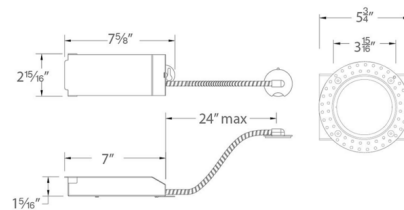

### Description

The Volta 2 Inch Round Invisible Trim with Non-IC Remodel Housing features steel construction with driver concealed within housing. Non-IC designation requires that insulation be kept a minimum of 3 inches away from housing. 15 or 22 watt driver included. Ceiling cut out: 4.4 x 4.4 inch. Diecast spackle flange included Includes a Universal 120 - 277V AC 50/60 Hz driver. ELV dimmable at 120V 0-10V dimmable at 120-277V. Note: A complete fixture requires a housing and trim, sold separately.

### Specifications

REFLECTOR/BAFFLE COLOR	N/A
BODY FINISH	Black
WATTAGE	15W
DIMMER	Low Voltage Electronic
DIMENSIONS	7.63"W x 1.31"H x 2.94"D
BULB NOT INCLUDED	1 x LED/15W/120-277V LED

### Technical Information

APERTURE SIZE	2.000"
APERTURE SHAPE	Round
HOUSING HEIGHT	2"
HOUSING TYPE	Remodel NON IC
CEILING TYPE	Drywall Trimless/Flush
FUNCTION	Downlight

Shown in black

CLICK TO VIEW PRODUCT