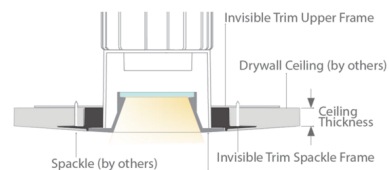

### Description

The Volta 2 Inch Round Invisible Trim with Non-IC Remodel Housing features steel construction with driver concealed within housing. Non-IC designation requires that insulation be kept a minimum of 3 inches away from housing. 15 or 22 watt driver included. Ceiling cut out: 4.4 x 4.4 inch. Diecast spackle flange included Includes a Universal 120 - 277V AC 50/60 Hz driver. ELV dimmable at 120V 0-10V dimmable at 120-277V. Note: A complete fixture requires a housing and trim, sold separately.

### Technical Information

APERTURE SIZE	2.000"
APERTURE SHAPE	Round
HOUSING HEIGHT	2"
HOUSING TYPE	Remodel NON IC
CEILING TYPE	Drywall Trimless/Flush
FUNCTION	Downlight

Shown in black

CLICK TO VIEW PRODUCT