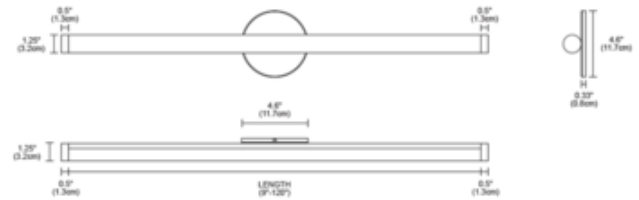

DESIGNER Gregory Kay
BRAND PureEdge Lighting

DESCRIPTION

The Pipeline 2 Warm Dim Vanity with Center Feed features a tubular 280 degree diffused white lens with a 147 degree beam spread which casts a perfect beam from any angle. Available in a variety of finishes, Warm Dim 2700K-2000K (27D) or 3000K-2000K with 5 or 7 LED watts per foot, and lengths from 9 to 120 inches. Unlike standard LEDs, Warm Dim LEDs are designed to shift to a warmer color temperature as they are dimmed, replicating the effects of incandescent and halogen light sources. Chrome finish available up to 84 inch length. Includes a 120V-24VDC Universal power supply (dimmable ELV/TRIAC/0-10V) which fits inside junction box. ETL listed. 5 year pro-rated warranty.

SHADE COLOR White
BODY FINISH Chrome
WATTAGE 30W
DIMMER Low Voltage Electronic
DIMENSIONS 72"L x 4.6"H x 1.61"D
INTEGRATED LED MODULE
LAMP 6 x LED/5W/120V LED

Technical Information

LUMINOUS FLUX 1554 lumens
LUMENS/WATT 310.80
LAMP COLOR 2700K Warm Dim
COLOR RENDERING 95 CRI

SPEC # EDG896268

LENGTH CHART Actual Lengths for Pipeline 2 Wall Vanity - Center Feed

WARM DIM (27D & 30D)			
Nominal Length (Inches)	Actual Length (Inches)	Total Wattage (5W)	Total Lumens (50K)
9	10	3.75	194.25
12	13	5	259
15	16	6.25	323.75
18	19	7.5	388.5
24	25	10	518
30	37	15	777
40	49	20	1036
60	61	25	1295
72	73	30	1554
96	97	40	2072
120	121	50	2590